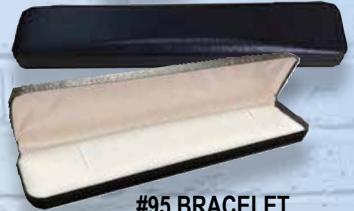

**36902SH UTILITY  
HIGH DOME**  
3-1/4" x 3-7/8" x 2"  
1.60

**36810-4 PENDANT /  
UTILITY**  
3-7/8 x 3-1/4 x 1-3/8  
1.70  
w/wrapped pad

**63810SH PENDANT**  
3-1/4 x 2-1/2 x 1-3/8  
1.50

**#95 BRACELET**  
10"x2"x1"  
2.09  
w/white velvet pad with tabs