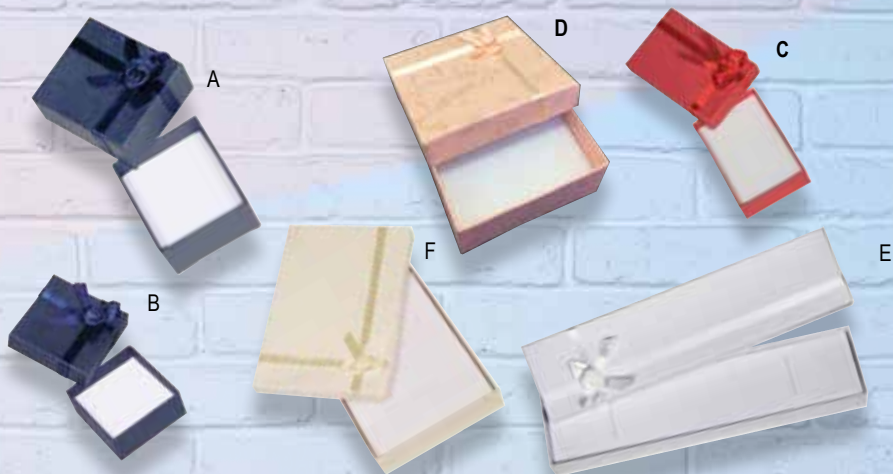

The Rose Bow Collection

Available Colours: Pink Coral, Red, Beige, Navy, White, with foam interiors

Item No.	Description	Dimensions	Price	Sold In
A) GRR-R	Ring	1-3/4" x 2" x 1-1/4"	$0.89	pck of 48
B) GRR-E	Earring	1-3/4" x 1-7/8" x 13/16"	$0.89	pck of 72
C) GRR-P	Pendant	2" x 3" x 3/4"	$0.99	pck of 72
D) GRR-LP	Large Pendant	3-1/2" x 3-1/2" x 1-1/8"	$1.39	pck of 24
E) GRR-BR	Bracelet	7-7/8" x 1-3/4" x 1"	$1.49	pck of 24
F) GRR-NK	Large Necklace	5-1/8" x 7-1/4" x 1-3/8"	$2.29	pck of 12