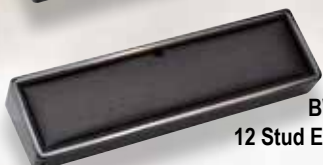

BW73/10C  
 10 Charm  
 Earring  
 Tray \$27.99

BW73/12SE  
 12 Stud Tray  
 \$27.99

**Genuine Wood and Leatherette Stackable Angled Trays BW92 Series (9-3/8"x2-5/8"x1-1/2")**

SHOWN IN BLACK

1-1/2" Angled Tray 1"

**BW92/5R**  
5 Ring Slot Tray \$25.79

**BW92/5PR**  
5 Pair Ring Slot Tray \$26.29

**BW92/6RC**  
6 Ring Clip Tray \$23.49

**BW92/4P**  
4 Pendant Tray \$25.99

**BW92/4FE**  
4 Flap Earring Tray \$25.99

**BW92/4FC**  
4 French Clip Tray \$25.99

**BW92/12SE**  
12 Stud Earring Tray \$23.49

**BW92/2BR**  
2 Bracelet Tray \$23.49

**Genuine Wood and Leatherette Stackable Angled Trays - BW85 Series (8-3/4" x 5-5/8" x 2-1/8")**

2-1/8" Angled Tray 1"

**BW85/12FE** - 12 Flap  
Earring Tray \$43.99