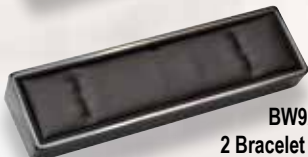

BW92/4FC
4 French Clip Tray $25.99

BW92/12SE
12 Stud Earring Tray $23.49

BW92/2BR
2 Bracelet Tray $23.49