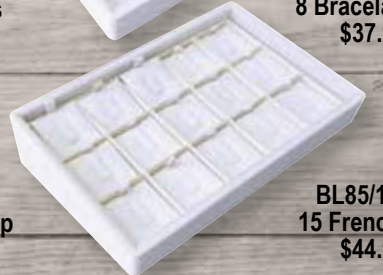

**BL85/15FC
15 French Clip**
$47.99

**BL85/15RC
15 French Clip**
$44.99