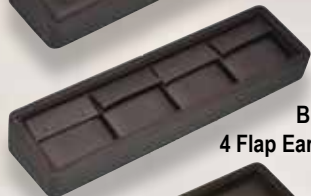

Leatherette Stackable Angled Trays BL92 Series (9-3/8" x 2-5/8" x 1-1/2")

1-1/2" Angled Tray 1"

SHOWN IN BROWN

Leatherette Stackable Angled Trays - BL85 Series (8-3/4" x 5-5/8" x 2-1/8")

2-1/8" Angled Tray 1"

ASK ABOUT OTHER AVAILABLE COLORS!

SHOWN IN BROWN