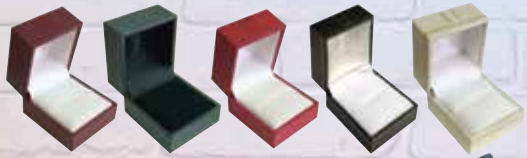

Torino Collection

Available Colours:

Blue, Pearl, Burgundy and Red (with white interiors).

Green and Black (with matching bottom and top

pads), (some black boxes come with all white interiors).

• Free white 2 pc outer box