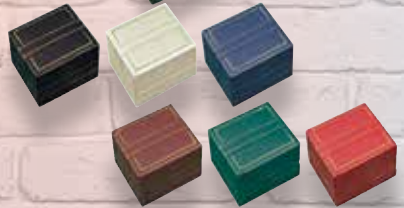

Item No.	Description	Dimensions	Price
A) SR-7R	Ring	1-3/4" x 2" x 1-1/2"	$2.69
B) SR-7E	Earring	1-3/4" x 2-1/16" x 1-3/8"	$2.69
C) SR-4EP	Earring/Pendant	2-1/2" x 2-5/8" x 1-1/16"	$3.49
D) SR-4E	Earring Flap	2-1/2" x 2-5/8" x 1-1/16"	$3.49
E) SR-4FC	French Clip	2-1/2" x 2-5/8" x 1-1/16"	$3.49
F) SR-6LP	Large Pendant	3-7/16" x 3-9/16" x 1-1/4"	$4.49
G) SR-12BR	Bracelet	8-9/16" x 2-1/16" x 3/4"	$4.69
H) SR-10BG	Bangle	1-1/4" x 3-3/4" x 3-1/4"	$3.99
I) SR-22NK	Necklace	6-1/4" x 4-7/16" x 1-1/2"	$6.99
J) SR-24NK	Large Necklace	7-1/2" x 7-5/8" x 1-7/16"	$10.99