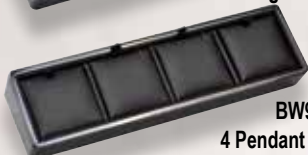

BW92/5PR
5 Pair Ring Slot Tray $26.29