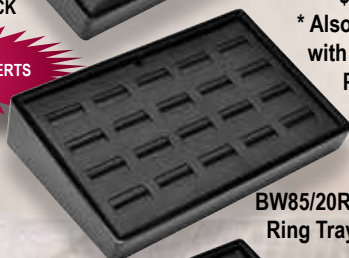

**BW92/12SE**  
12 Stud Earring Tray \$23.49

**BW92/2BR**  
2 Bracelet Tray \$23.49

**Genuine Wood and Leatherette Stackable Angled Trays - BW85 Series (8-3/4" x 5-5/8" x 2-1/8")**

2-1/8" Angled Tray 1"

**BW85/12FE** - 12 Flap  
Earring Tray \$43.99

**BW85/12C**  
12 Charm Tray  
\$42.99

SHOWN IN BLACK

\* Also available  
with Pendant  
Pads.

AVAILABLE WITH  
WHITE OR BEIGE INSERTS  
(see pg. 36)

**BW85/11RC** - 11  
Ring Clip Tray  
\$36.99

**BW85/20R** - 20 Slot  
Ring Tray \$37.99

**BW85/11R** - 11 Slot  
Ring Tray \$36.99

**BW85/8PR** - 8  
Pair Ring Tray  
\$37.99

**Genuine Wood and Leatherette Stackable Angled Trays - BW85 Series (8-3/4" x 5-5/8" x 2-1/8")**

SHOWN IN BLACK

2-1/8" Angled Tray 1"