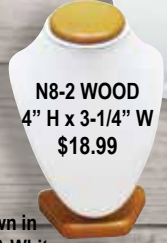

N8-2 WOOD
4" H x 3-1/4" W
$18.99

Shown in
Maple & White