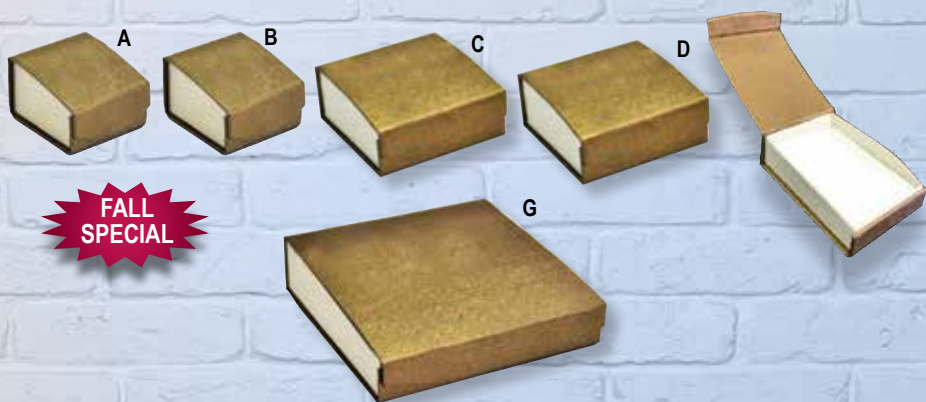

Available Colours: Gold with white suede foam pad interiors.

Item No.	Description	Dimensions	Price	Sold In
A) HP-01R	Ring	2" x 2" x 1-3/8"	$0.79	pack of 48
B) HP-01E	Earring	2" x 2" x 1-3/8"	$0.79	pack of 48
C) HP-02P	Small Pendant	2-1/4" x 3-1/4" x 15/16"	$0.89	pack of 48
D) HP-02FC	French Clip	2-1/4" x 3-1/4" x 15/16"	$0.89	pack of 48
G) HP-05NK	Necklace	6-5/16" x 6-5/16" x 1-9/16"	$2.59	pack of 12