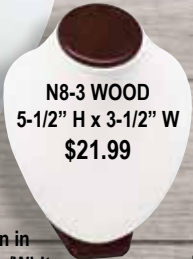

Shown in Burnt  
Orange & White

**N8-4 WOOD**  
6-1/8" H x 4-1/2" W  
**\$24.99**

Shown in  
White/White

**N8-3**  
5-1/2" H x 3-1/2" W  
**\$19.99**

Shown in  
Mahogany/White

**N8-3 WOOD**  
5-1/2" H x 3-1/2" W  
**\$21.99**